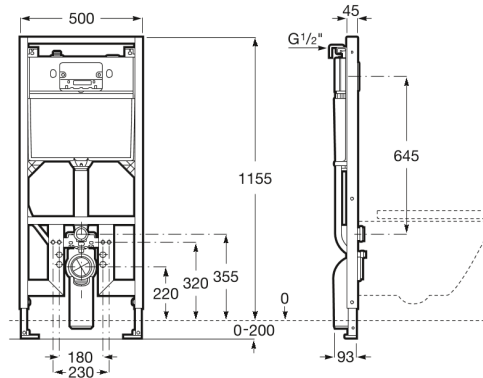

**DUPLO S**

Duplo S Compact - Built-in structure with compact dual flush cistern for wall-hung WC. Ø 90 / Ø 110 elbow

**TECHNICAL DRAWINGS**

**FEATURES**

Built-in structure with compact dual flush cistern for wall-hung WC and installation accessories, minimum depth of 90 mm. Ø 90 / Ø 110 elbow. Flushing mechanism with cable technology. Installation with uprights and/or in front of sturdy wall.

Dynamic pressure range: 0,1 - 10 Bar

Elbow connection: DN90 (90 mm)

Flush volume preset: Dual flush 3/6 litres

Minimum fixation depth (mm): 90

Operating plate position: Frontal

Suitable for: Wall-hung toilet

Tank depth (mm): 90

Water inlet position: Top

Adjustable flushing volume

Adjustable flushing volume: Dual flush  
3/6 litres

BOUGHT TOGETHER FREQUENTLY

PS1 Dual - Dual flush operating plate for Roca S installation systems. Cable technology. No tools required for installation

8902213..

PS4 Dual - Dual flush operating plate for Roca S installation systems. Cable technology. No tools required for installation

8902212..